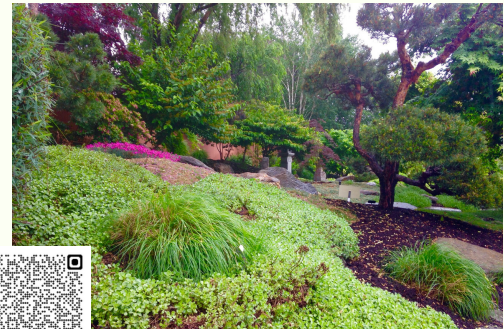

Scan QR code with your phone camera for a google map